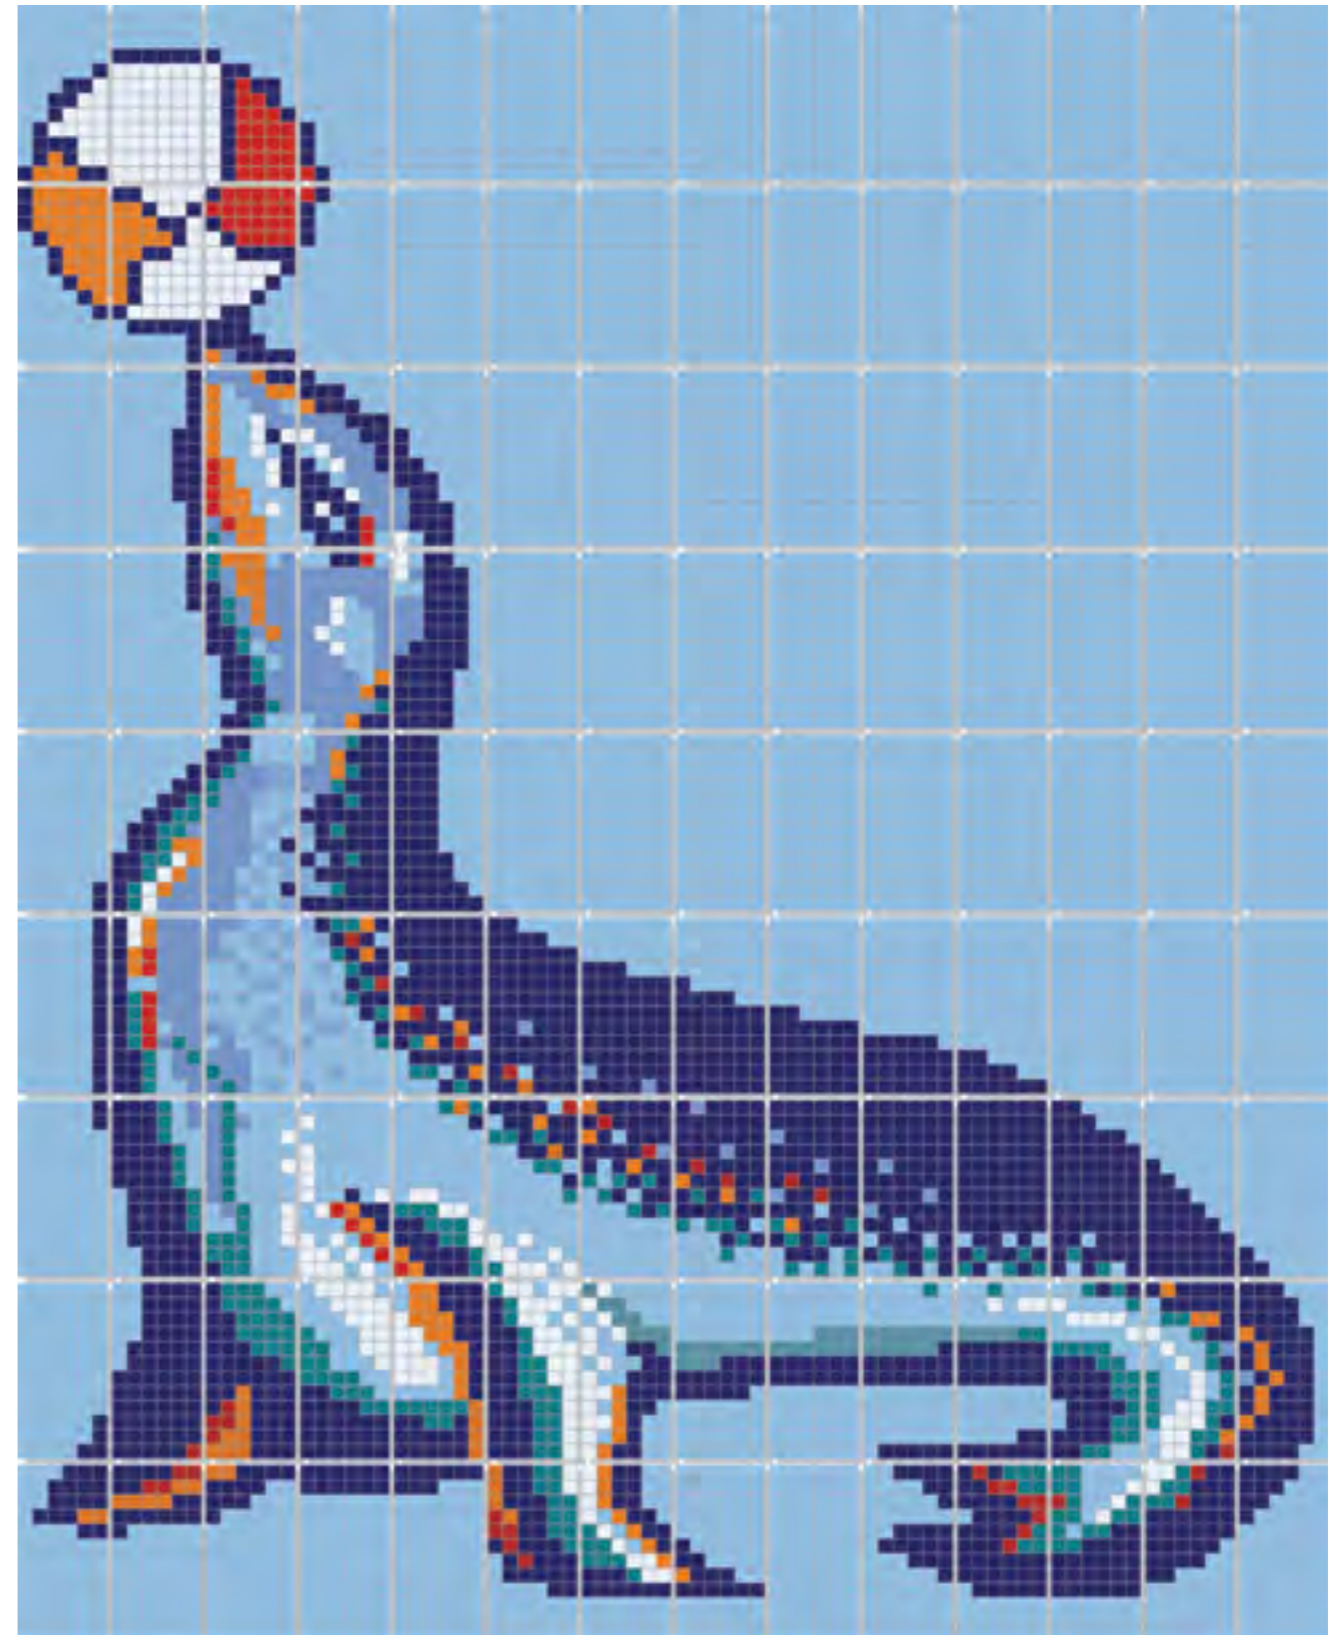

SWIMMING POOL

12x24 cm

POOL COLLECTION

SWIMMING POOL
SEAL PANEL (126 Tiles)

168x216 cm