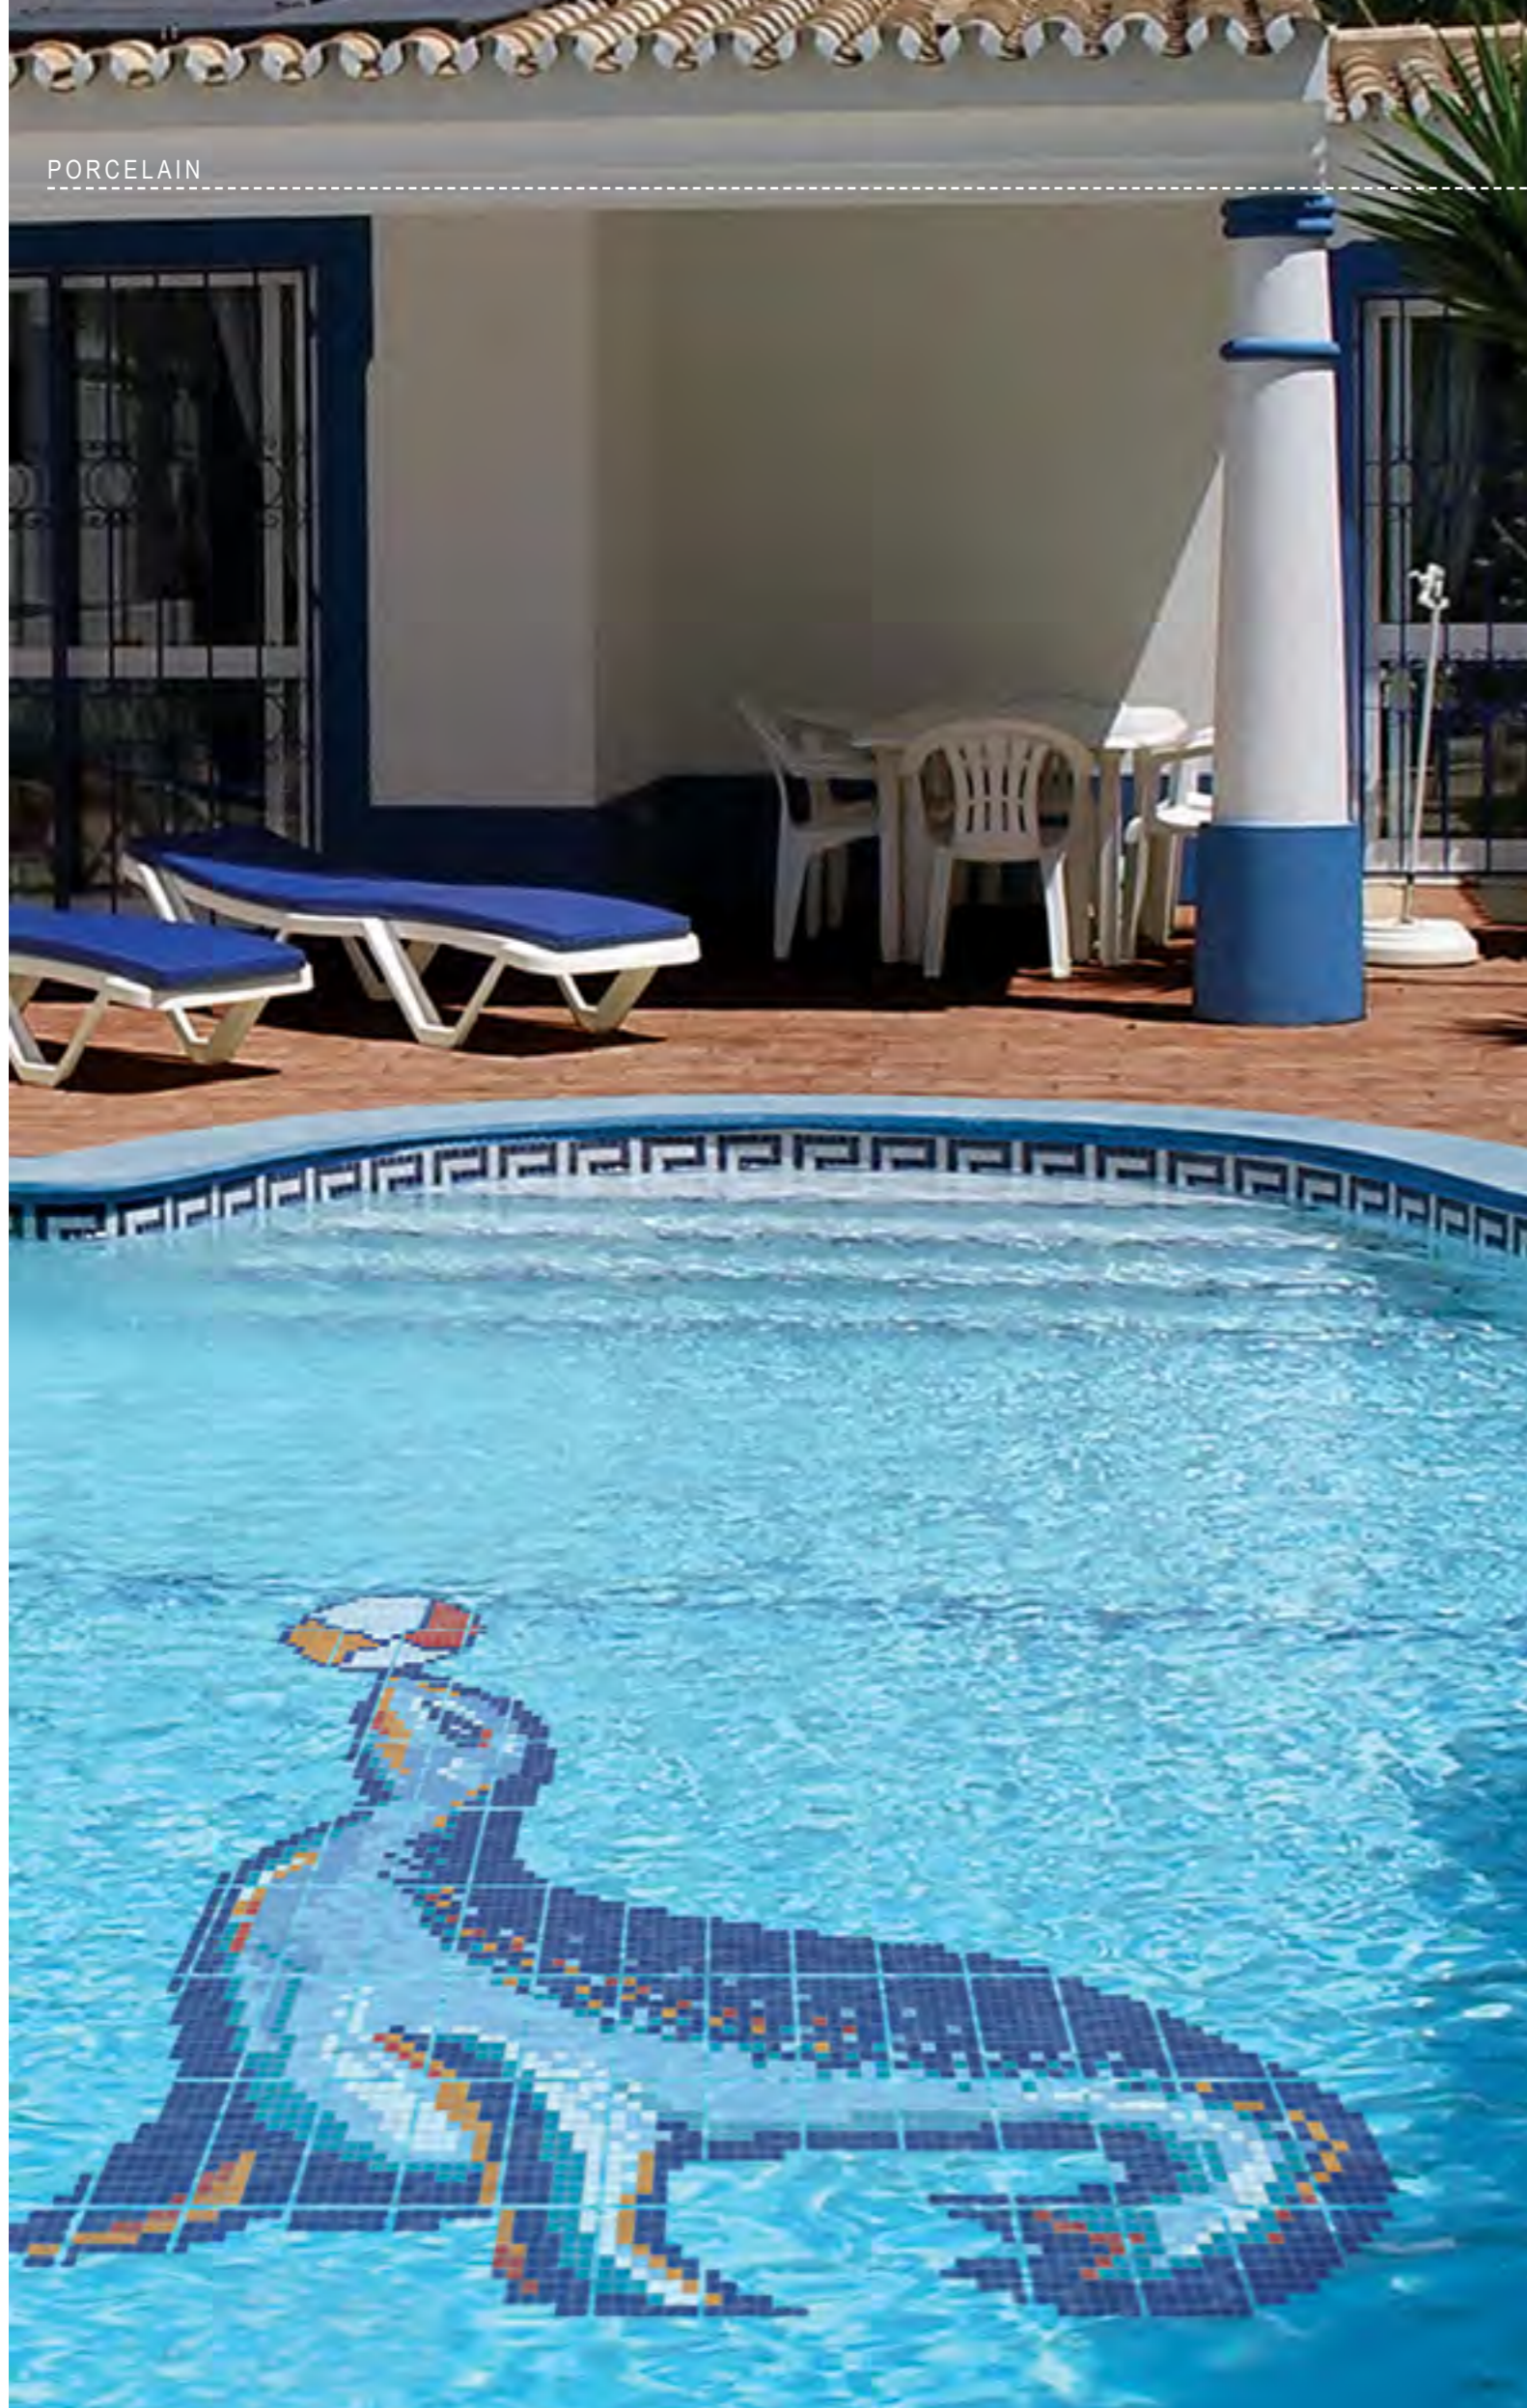

PORCELAIN

SWIMMING POOL

12x24 cm

POOL COLLECTION

SWIMMING POOL
DOLPHIN PANEL (63 Tiles)

84x216 cm

PORCELAIN

SWIMMING POOL